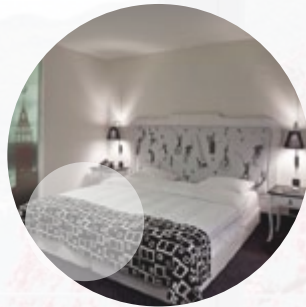

DAYDREAM  
روزگاز

FALL 2012 | NEWSLETTER #5

DAYDREAM ON TOUR ♡ EXPLORING BEAUTIFUL ISTANBUL

LUSH HOTEL . Siraselviler Caddesi No.12 . Beyoglu

HAAZ . DESIGN GALLERY . Ahmet Fetgari Sokak No.62 . Tesvikkiye